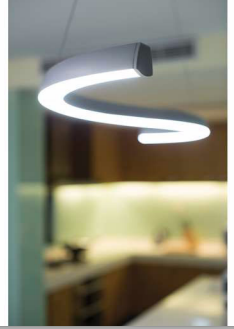

Philips myLiving
Suspension light

58086
aluminium
LED

myLiving

58086/48/66

In light of perfection

Minimalistic in design, Philips myLiving Orbit LED suspension light Aluminium provides even illumination that is bright and comfortable. Comes with step dimming for easy control of light intensity and height adjustable to suit your needs.

Light effect

- Bright cool white light

Long lifespan

- Extremely long life 20,000 hours

PHILIPS

Suspension light
58086 aluminium, LED

Specifications

Design and finishing

- Material: aluminium
- Color: aluminium

Extra feature/accessory incl.

- Dimmable
- LED integrated

Product dimensions & weight

- Height minimum: 50 cm
- Height maximum: 150 cm
- Length: 128.2 cm
- Width: 40.3 cm
- Net weight: 2.640 kg